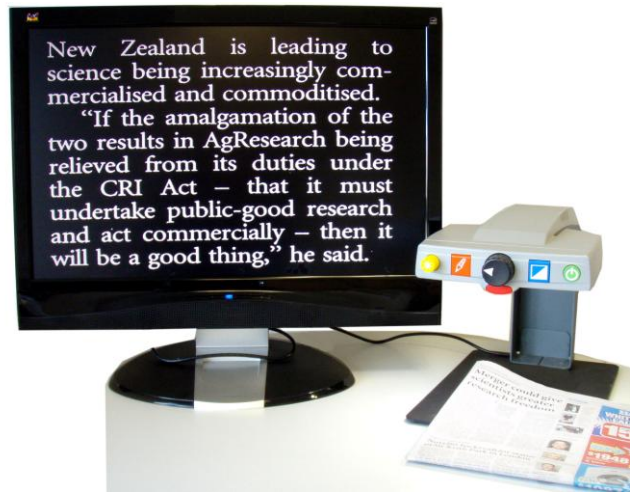

## Topaz XL CCTV

The Topaz XL desktop video magnifier range has an easy to use base unit and has monitors in several sizes: 17, 19, 22, 24, 26 and 28 inches. All monitors have a non-reflective screen. With the 28" monitor, a newspaper column can now be seen in its full width with a magnification of 12x. Depending on the width of the column it will be approximately 54 cm wide on the screen.

### Magnification

In the minimum magnification the Topaz XL shows a generous 13.9 cm of a newspaper. On a big 28" monitor this is 4.3 times magnified, on a 17" monitor it is 2.4 times.

The bigger monitors are ideal for people that need really high magnification. The 28" goes all the way up to 104x. For people that don't really need the big magnification it means they can decrease the magnification, so more text will show up on the monitor. More text means less moving of the text which means less fatigue at the end of the day.

### Further features

- A 20 cm working space under the camera and the large-range Auto Focus make the Topaz XL ideal for reading thick books.
- The Location pointer shows you the position the camera is looking at on the paper which makes it easier to orientate.
- Photophobic people can even switch off the camera lights.
- Several programmable custom-colour modes.
- The Topaz is also available with a height-adjustable 19 or 22" screen.