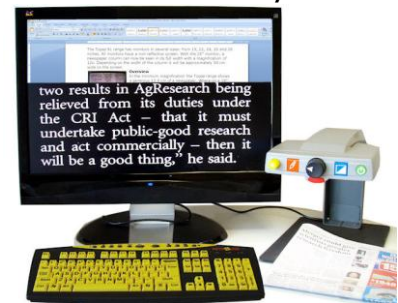

### Magnification

In the minimum magnification the Topaz XL shows a generous 13.9 cm of a newspaper. On a big 28" monitor this is 4.3 times magnified, on a 17" monitor it is 2.4 times.

The bigger monitors are ideal for people that need really high magnification. The 28" goes all the way up to 104x. For people that don't really need the big magnification it means they can decrease the magnification, so more text will show up on the monitor. More text means less moving of the text which means less fatigue at the end of the day.

### PC connectivity

The Topaz XL can also be used with the PC connection kit. The PC keyboard can be in front of the monitor and the user can see both PC and Topaz XL reading images on the monitor, making it highly effective to work.

### Further features

- A 20 cm working space under the camera and the large-range Auto Focus make the Topaz XL ideal for reading thick books.
- The Location pointer shows you the position the camera is looking at on the paper which makes it easier to orientate.
- Photophobic people can even switch off the camera lights.
- Several programmable custom-colour modes.
- The Topaz is also available with a height-adjustable 19 or 22" screen.