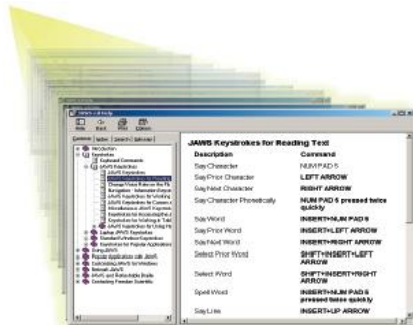

Jaws Screen Reading Software

The world's most popular screen reader, JAWS for Windows works with your PC to provide access to today's software applications and the Internet for Blind and Low Vision users.

JAWS' multilingual Eloquence synthesizer speaks through your computer's sound card, reading information and providing access to a wide range of informative, educational, and job-related applications.

The new JAWS 11 is Windows 7 compatible and offers several new features and improvements such as Research it, Word index and improved reading of number strings. For a full overview check our website.

- New users will appreciate the included Basic Training Tutorial in DAISY format with text and audio instruction to help them understand how to navigate the Windows environment with JAWS. A free, fully-functional demonstration version of the FSReader DAISY player application is included.
- A fully developed Help facility is available through a few short keystrokes.
- JAWS Tandem lets you access another JAWS computer so that you can provide hands-on technical support, and conduct remote JAWS training.
- Jaws Standard will run on XP Home, Vista Home and Windows 7 Starter and Home systems.
- Jaws Pro will run on XP Home and Pro, Vista Home and Business systems and Windows 7 Starter, Home, Pro and Ultimate systems.